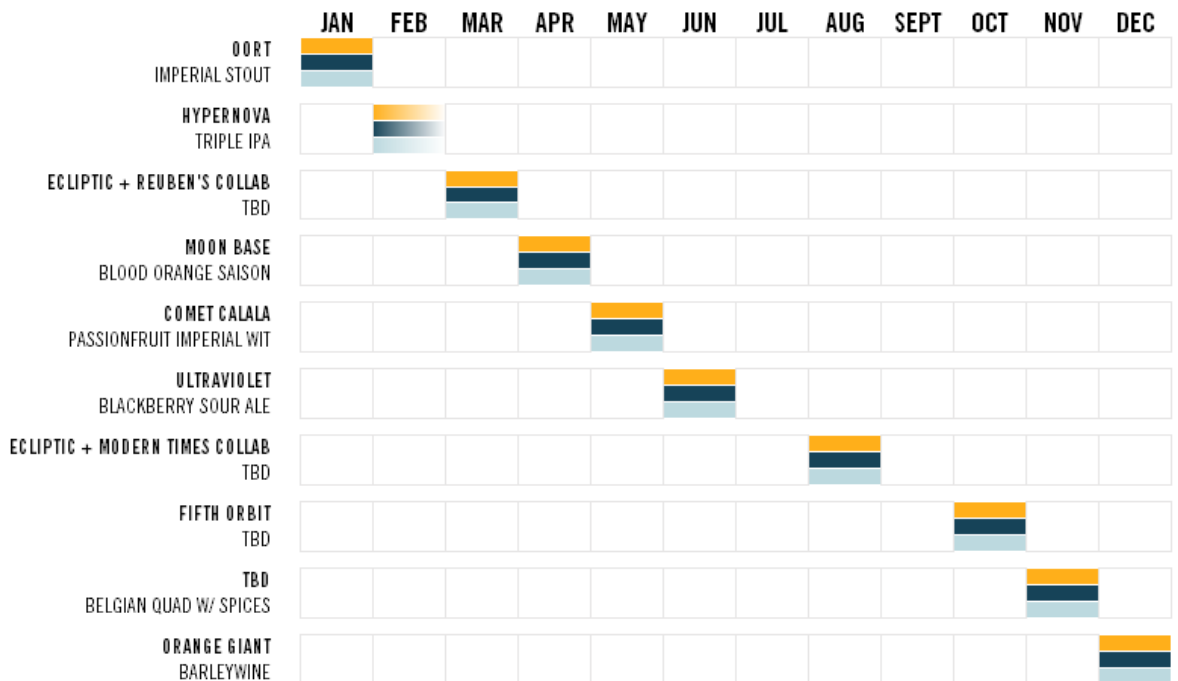

2018 RELEASE SCHEDULE

ALL THE TIME SERIES

SEASONAL SERIES

SPECIAL RELEASE & COSMIC COLLABORATIONS

SEE BREWERY REP FOR RESERVE SERIES SCHEDULE.