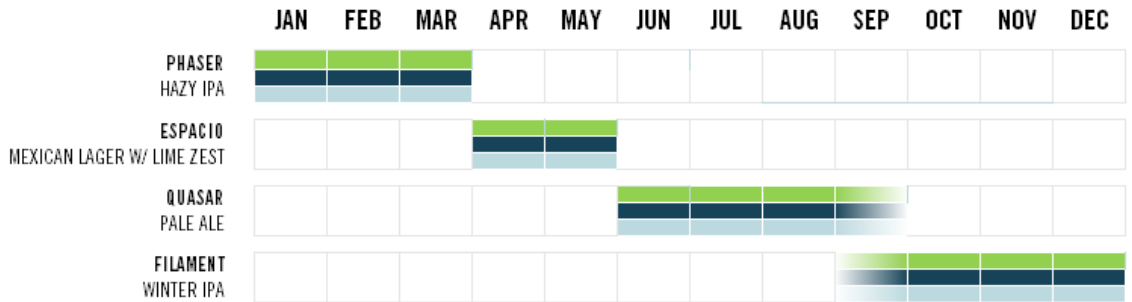

2018 RELEASE SCHEDULE

ALL THE TIME SERIES

SEASONAL SERIES

SPECIAL RELEASE & COSMIC COLLABORATIONS

SEE BREWERY REP FOR RESERVE SERIES SCHEDULE.