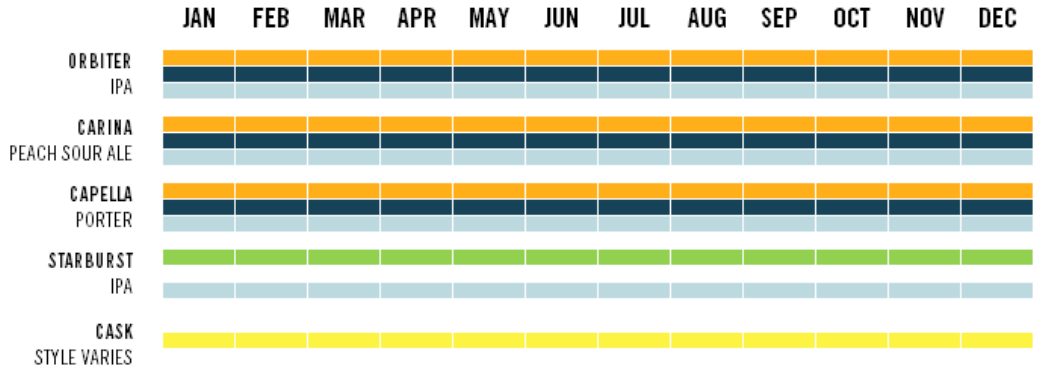

2018 RELEASE SCHEDULE

ALL THE TIME SERIES

SEASONAL SERIES

SPECIAL RELEASE & COSMIC COLLABORATIONS

SEE BREWERY REP FOR RESERVE SERIES SCHEDULE.